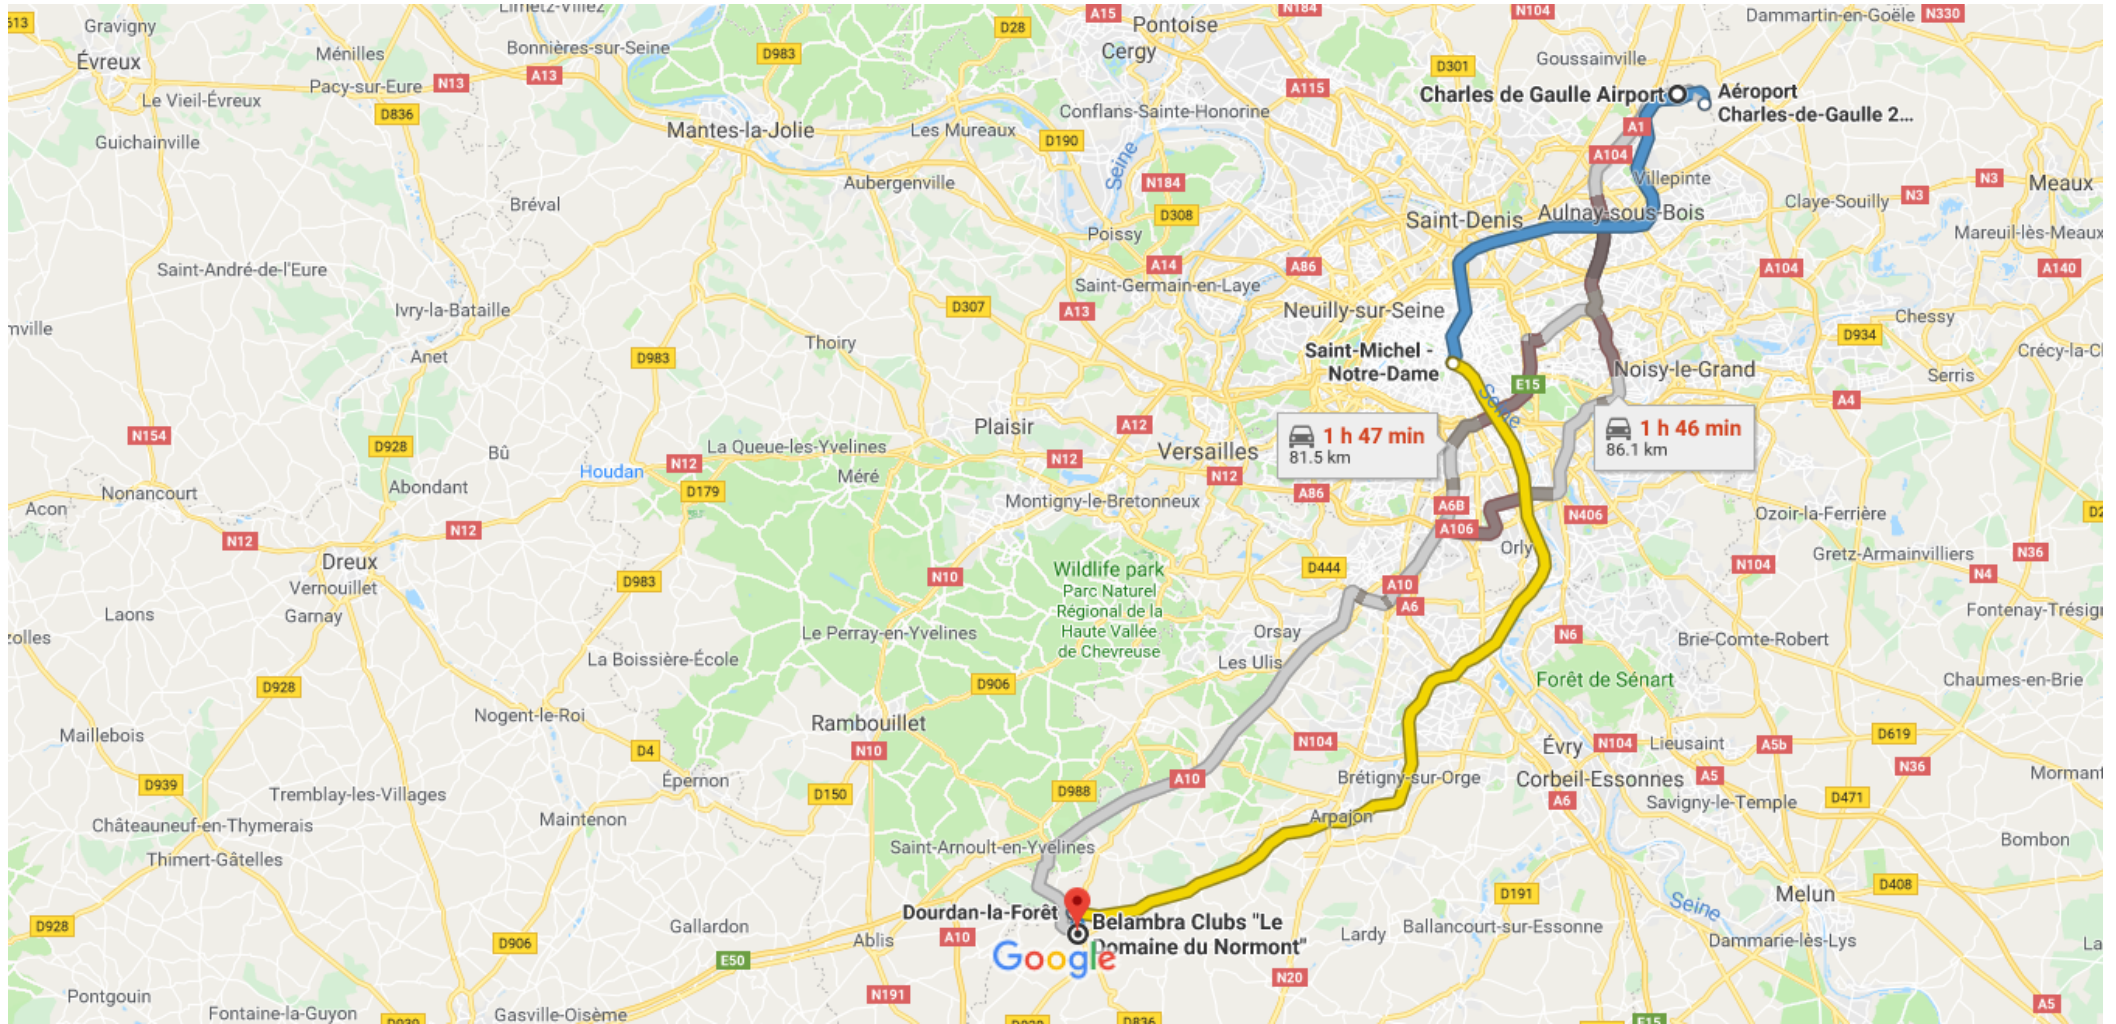

Charles de Gaulle Airport to hôtel belambra dourdan

8:54 AM - 11:17 AM (2 h 23 min)

From Charles de Gaulle Airport to Belambra Hôtel Dourdan (Subway RER)

Map data ©2019 Google 10 km

- 8:54 AM Charles de Gaulle Airport
- 95700 Roissy-en-France
- 8:54 AM Aéroport Charles-de-Gaulle 2 - TGV
-

RER B GARE DE LAPLACE

Gare de Laplace

36 min (4 stops)

Service run by STIF SNCF

9:30 AM ○ Saint-Michel - Notre-Dame

9:42 AM ○ Saint-Michel - Notre-Dame

RER C

GARE DE DOURDAN LA FORET

Gare de Dourdan la Forêt

1 h 7 min (16 stops)

Service run by STIF

10:49 AM ○ Dourdan-la-Forêt

Walk

About 28 min , 2.1 km

⚠ Use caution - may involve errors or sections not suited for walking

↑ Head west on Avenue du Dr Jules Bals toward Rue Amedee Guenee

_____ 350 m

↷ Turn right onto Place du Marché aux Herbes

_____ 20 m

↶ Turn left onto Rue d'Etampes

_____ 230 m

At the roundabout, take the 1st exit onto Avenue d'Etampes 650 m

Slight right to stay on Avenue d'Etampes 8 m